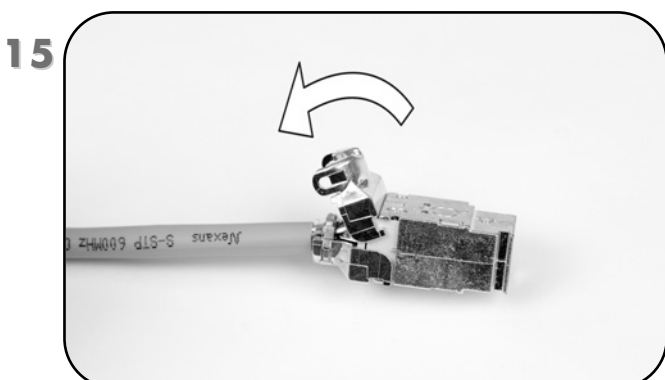

LANmark-7 and 7A GG45 Snap-in Connector

Important Remark : Installation is to be performed by qualified service personnel

N420730 • N420735 • 280408

LANmark-7 and 7A GG45 Snap-in Connector

Important Remark : Installation is to be performed by qualified service personnel