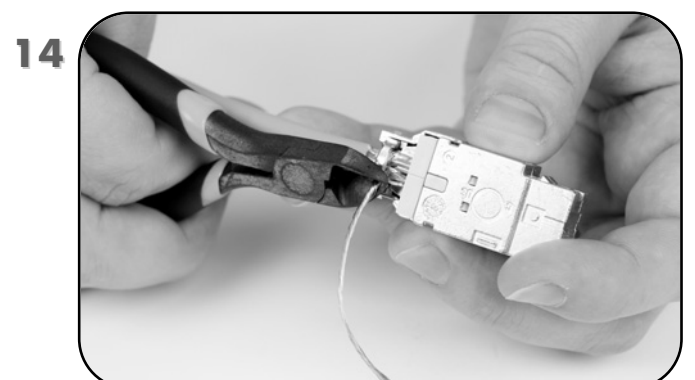

LANmark-7 and 7A GG45 Snap-in Connector

Important Remark : Installation is to be performed by qualified service personnel

N420730 • N420735 • 280408

LANmark-7 and 7A GG45 Snap-in Connector

Important Remark : Installation is to be performed by qualified service personnel