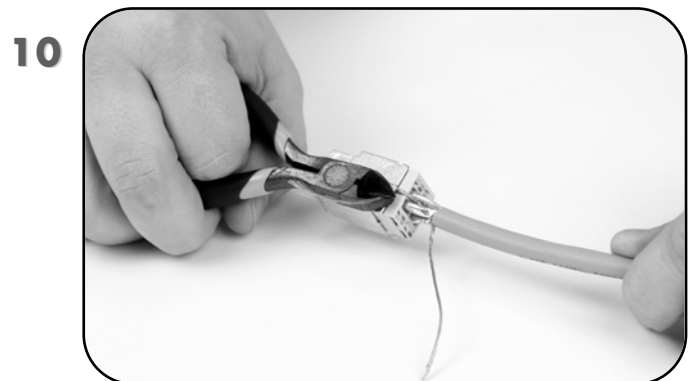

LANmark-7 and 7A GG45 Snap-in Connector

Important Remark : Installation is to be performed by qualified service personnel

N420730 • N420735 • 280408

LANmark-7 and 7A GG45 Snap-in Connector

Important Remark : Installation is to be performed by qualified service personnel